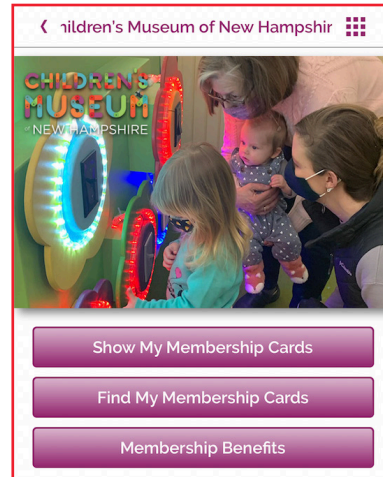

STEP 3:

Select 'Find my Membership Cards':