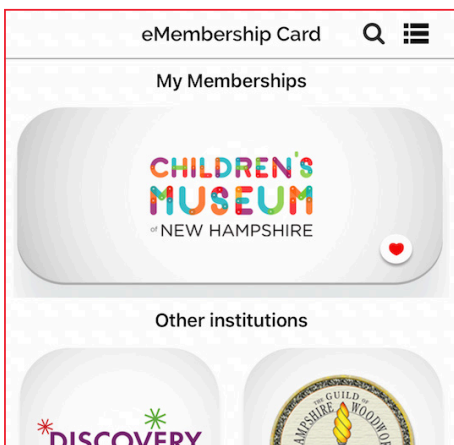

*Membership Cards are going digital!*

## Follow These Easy Steps to Get Your Digital Membership Card:

### STEP 1:

Download 'eMembership Card' app from Apple App store or Google Play Store by scanning this QR code:

### STEP 2:

Select the "Children's Museum of New Hampshire" tile: