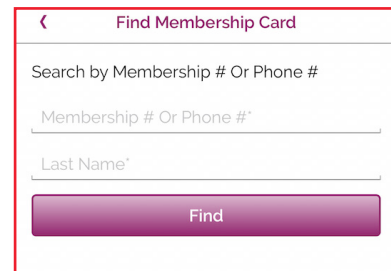

### STEP 1:

Download 'eMembership Card' app from Apple App store or Google Play Store by scanning this QR code:

### STEP 3:

Select 'Find my Membership Cards':

### STEP 4:

Enter EITHER:

*Your membership number and your last name OR your phone number and your last name.*

### STEP 5:

Your membership card should now be downloaded into the eMembership App. You only have to download it ONCE! Just open the eMembership App the next time you visit the museum and enjoy our new, quick check-in.