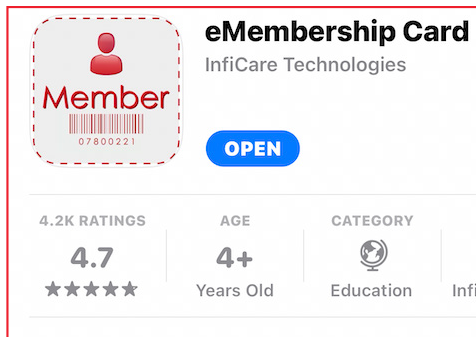

*Membership Cards are going digital!*

## Follow These Easy Steps to Get Your Digital Membership Card:

### STEP 1:

Download 'eMembership Card' app from Apple App store or Google Play Store by scanning this QR code: